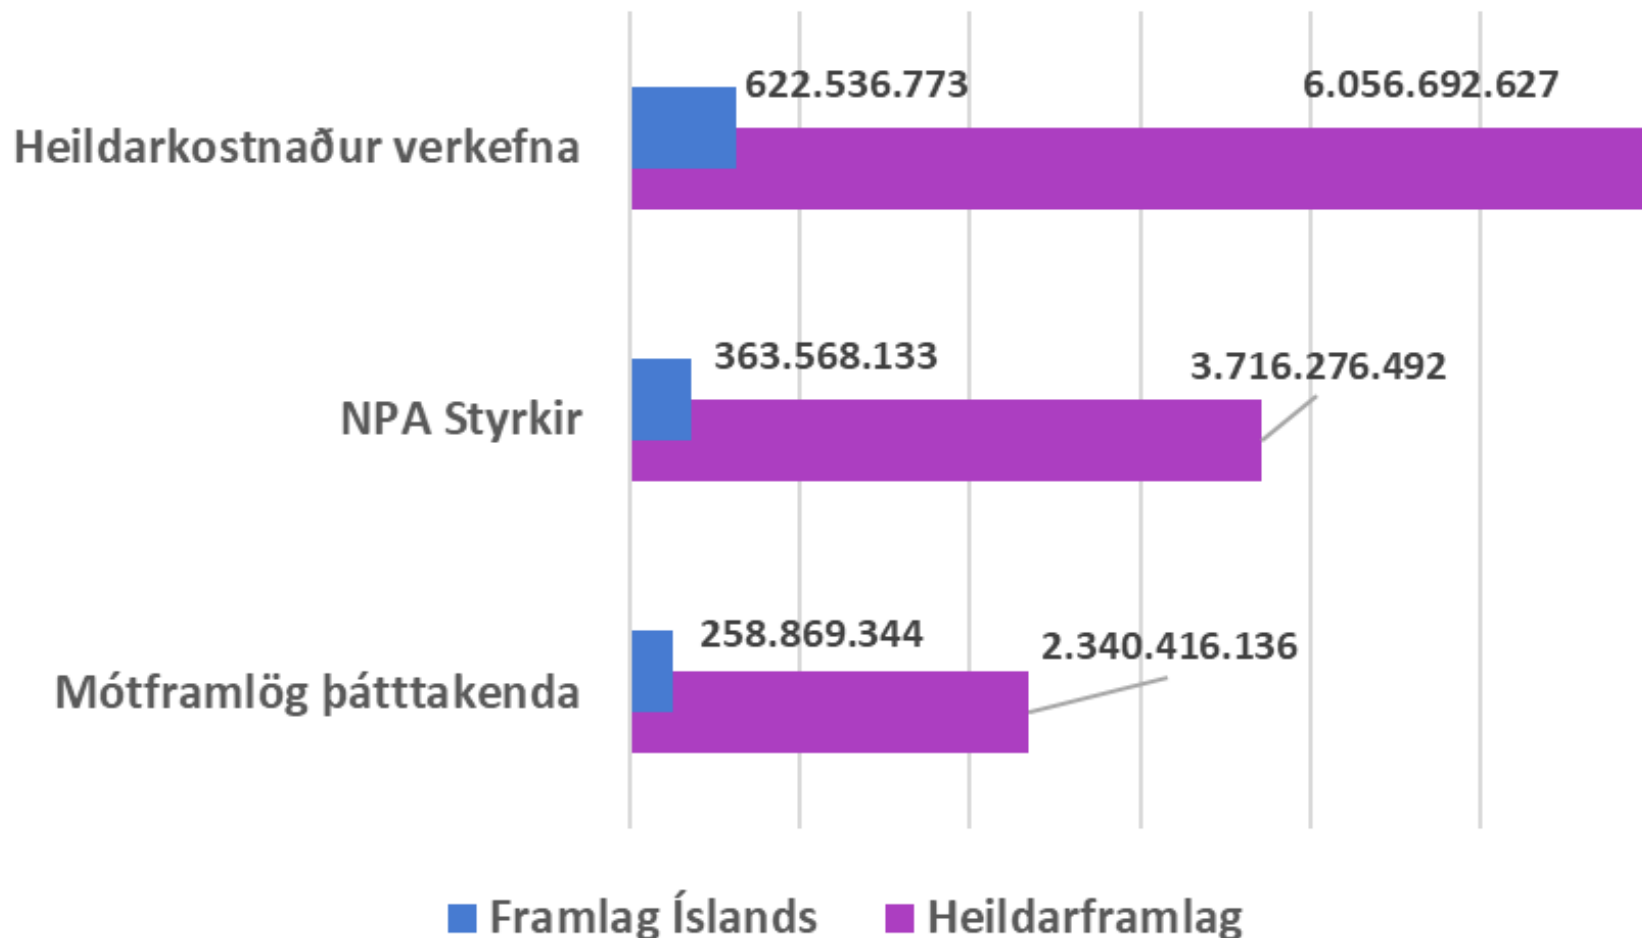

Fjármagn til verkefna með íslenskum þátttakendum